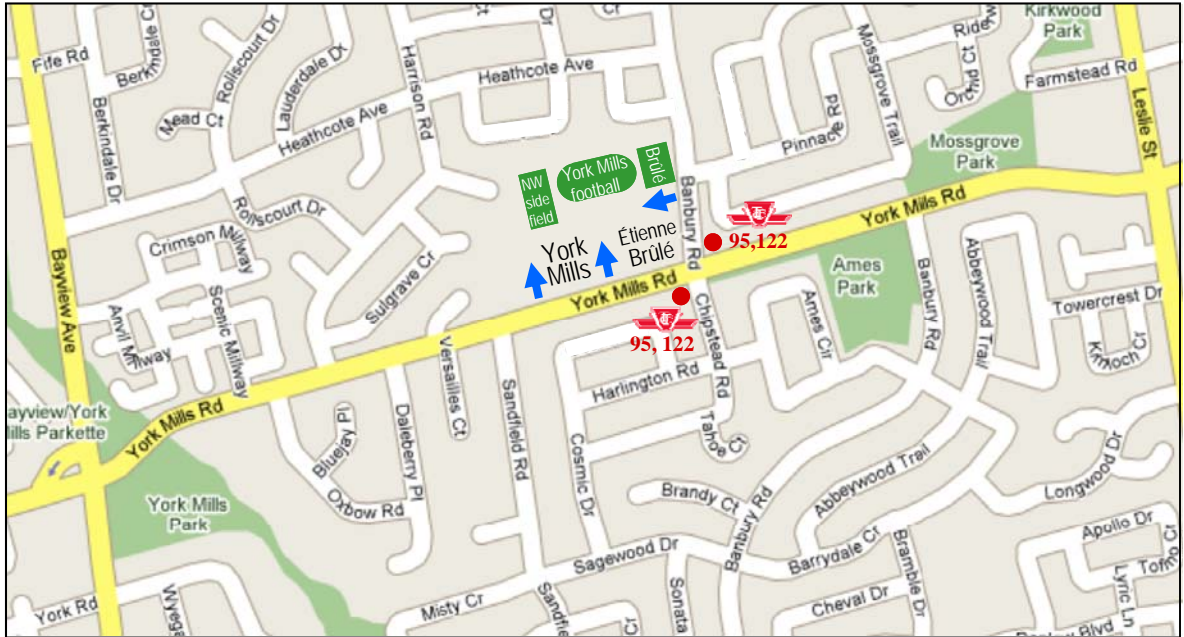

# L'école Étienne Brûlé

300 Banbury Rd. (at York Mills)

## 2 bus routes

# **95 York Mills** operates between **York Mills** subway station (Yonge line) and Scarborough; exit at CHIPSTEAD RD westbound or BANBURY ROAD (north) eastbound.

# **122 Graydon Hall** also operates from **York Mills** subway station, to Lesmill; exit at CHIPSTEAD RD westbound or BANBURY ROAD (north) eastbound.