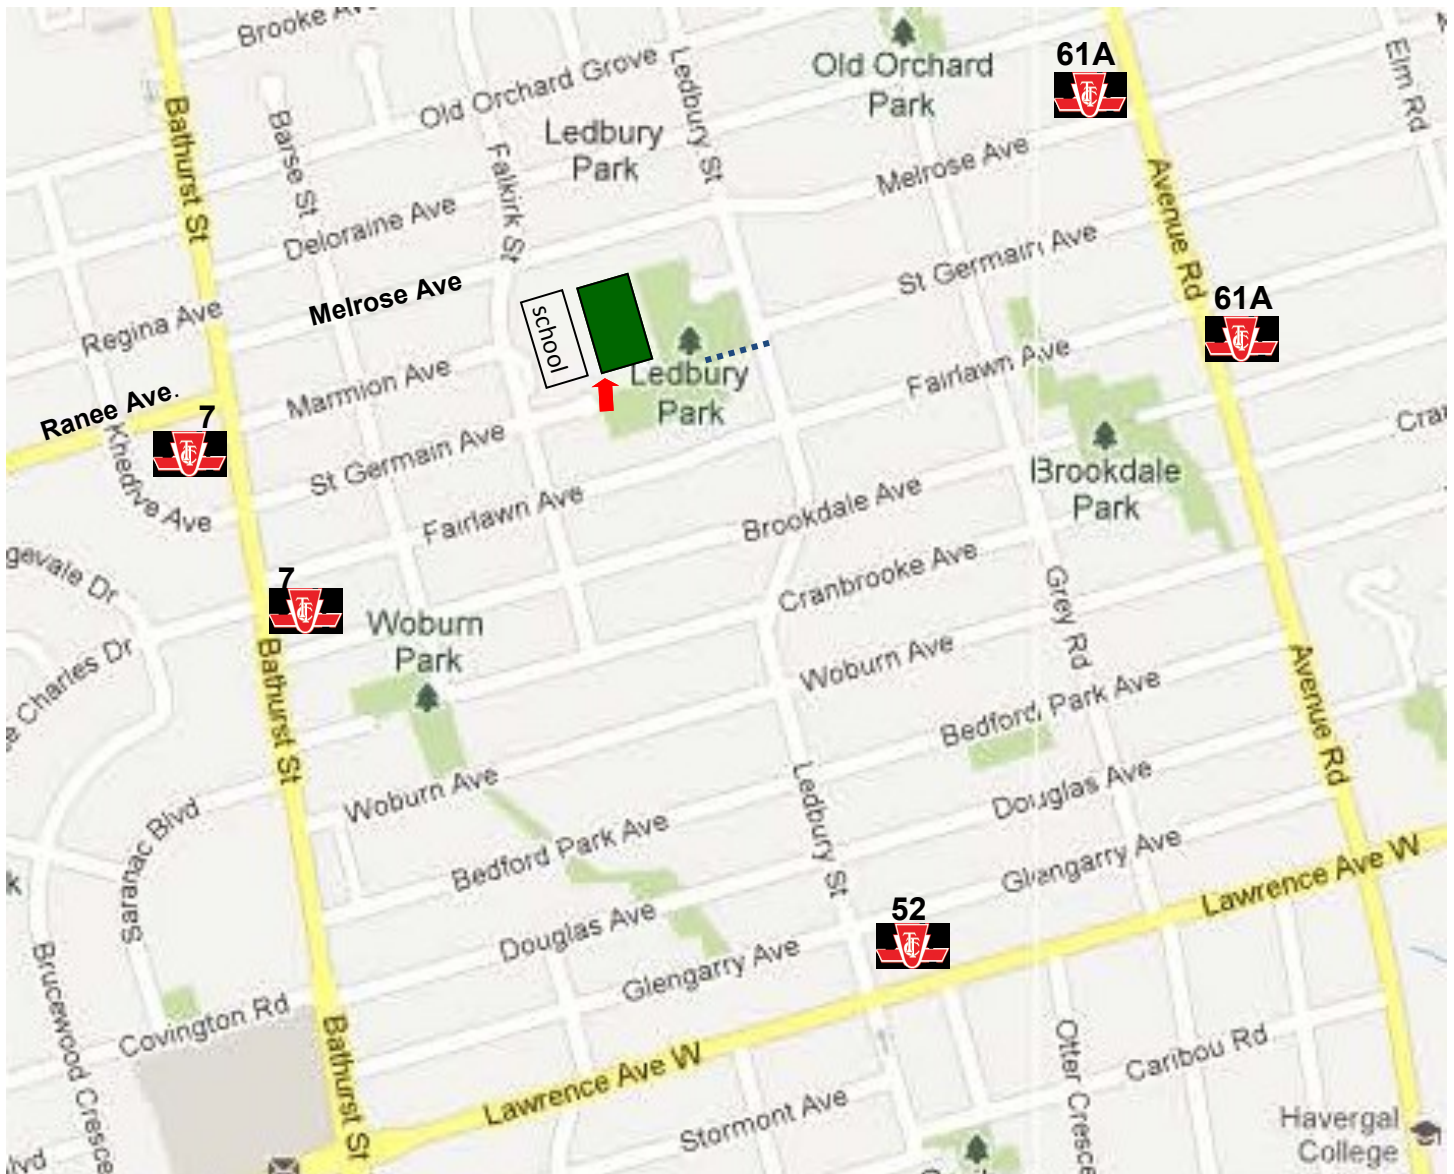

Ledbury Park Elementary and Middle School

95 Falkirk St. (north of Lawrence Ave, West, between Bathurst and Avenue Road)

Driving: Parking accessible from St. Germain Ave. east of Falkirk St. (south of Melrose Ave and North of Fairlawn Ave). North of Lawrence Ave W. East of Bathurst St and west of Avenue Rd.

Walking: Accessible from Ledbury St via Ledbury Park.

#7 Bathurst buses operate along Bathurst between the Bathurst subway station and Steeles. Northbound stops at Melrose Ave and Fairlawn Ave. Southbound stop at Rane Ave.

#52 Lawrence West buses operate along Lawrence Ave W. between Lawrence subway station and Kipling. Westbound and eastbound stops at Ledbury St.

#61A Avenue Road North buses operate along Avenue Rd between Eglinton subway station and Wilson. Northbound stop at Fairlawn Ave and southbound at Melrose Ave.