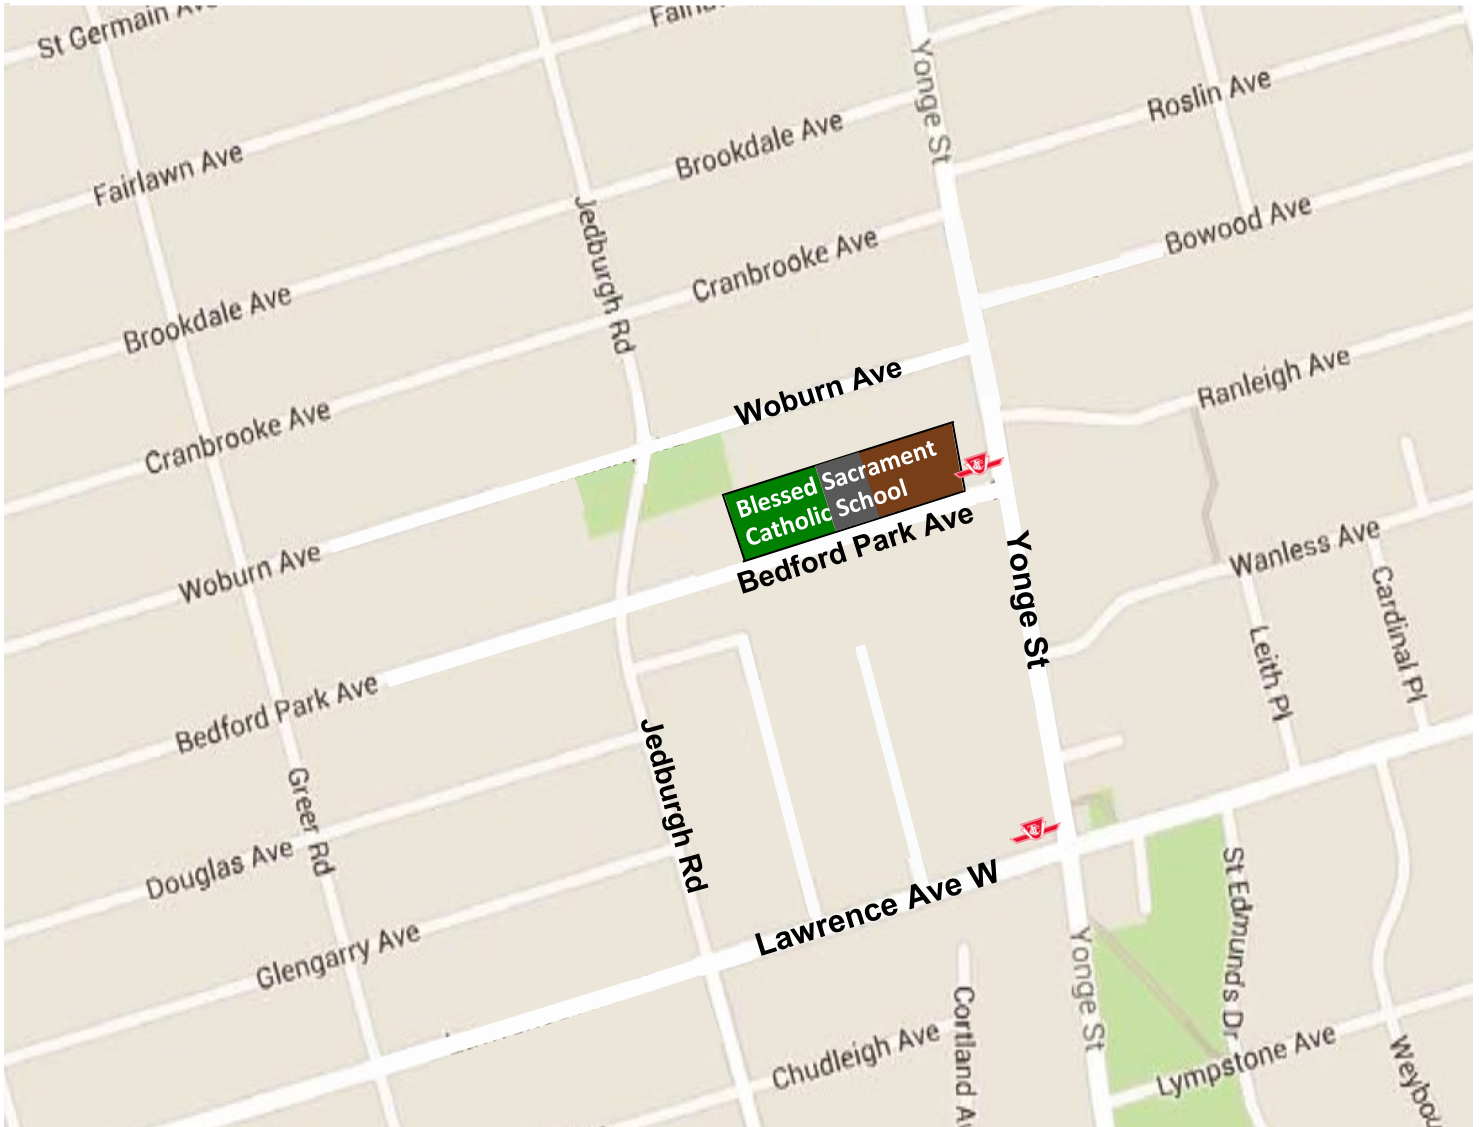

Blessed Sacrament Catholic School

24 Bedford Park Avenue. M5M 1H9 (2 blocks north of Lawrence Ave. just east of Yonge St.)

Lawrence station on the Yonge Line (Line 1). Steps from the north entrance/exit.

Parking: Limited parking on the school property when not needed for school events. Limited street parking.

Paid parking lot on south side of Bedford Park, opposite the school.