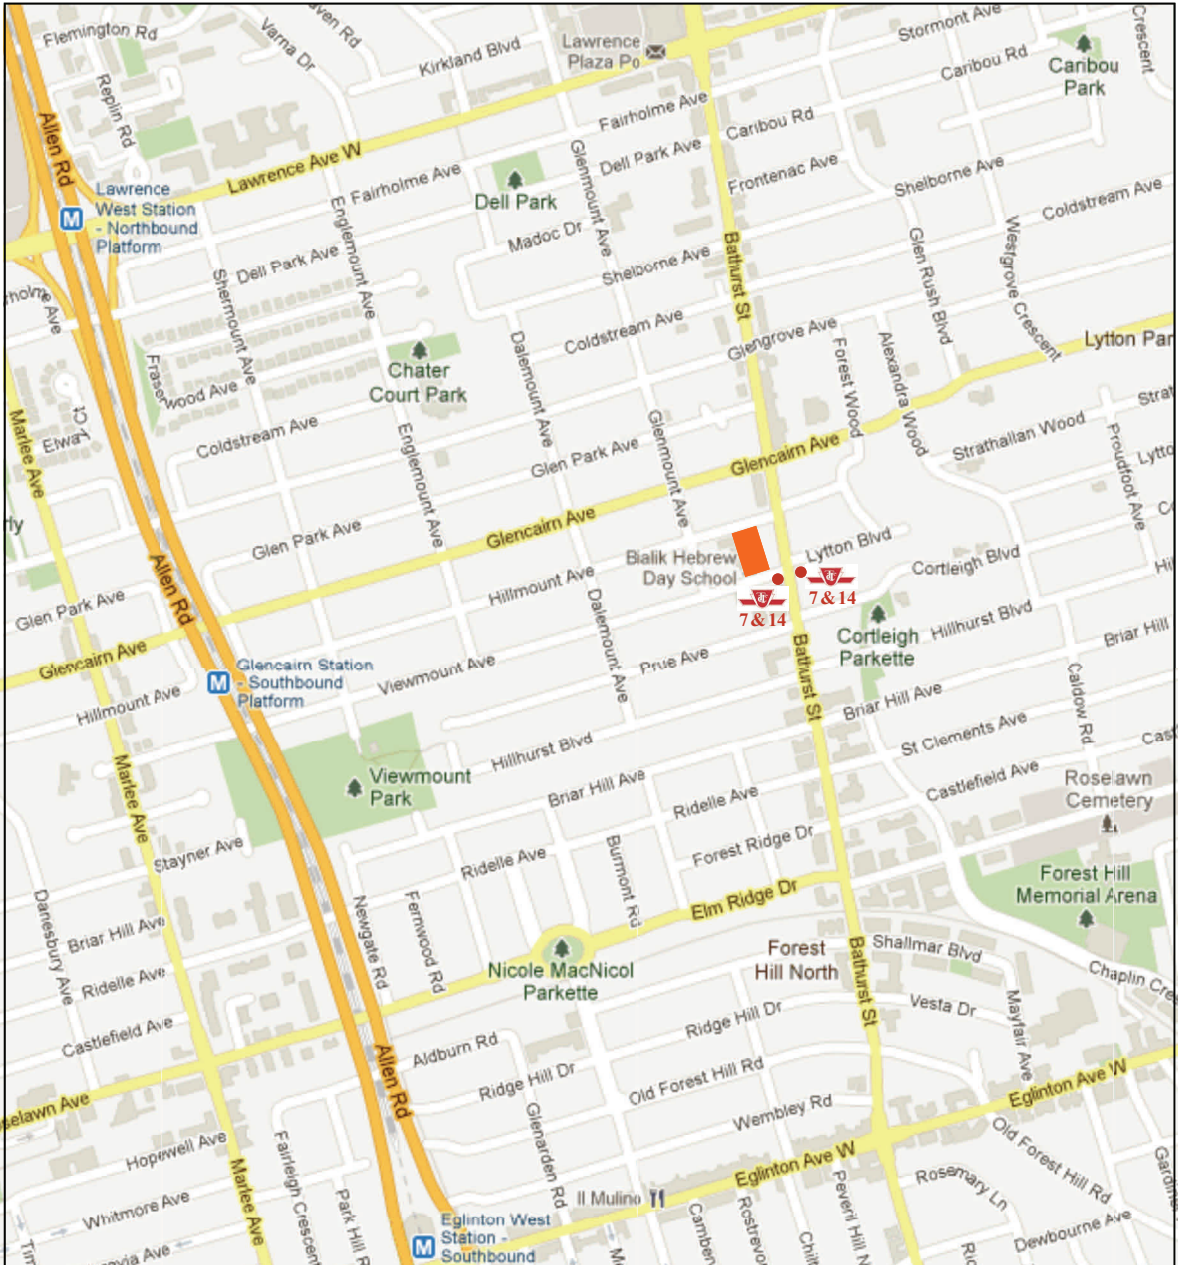

Bialik Hebrew Day School

2760 Bathurst Street (south of Glencairn)

2 bus routes connecting to 3 subway stations:

- # 7 **Bathurst** bus – northbound stop at LYTTON; southbound stop at VIEWMOUNT, Subway connection at BATHURST station on the Bloor-Danforth Subway line.
- # 14 **Glencairn** bus – eastbound from Caledonia, stopping at the GLENCAIRN station (Spadina Subway), south from Glencairn on Bathurst to the stop at VIEWMOUNT; westbound from the DAVISVILLE station (Yonge Subway) via Chaplin, Roselawn and Bathurst, to the stop at LYTTON.